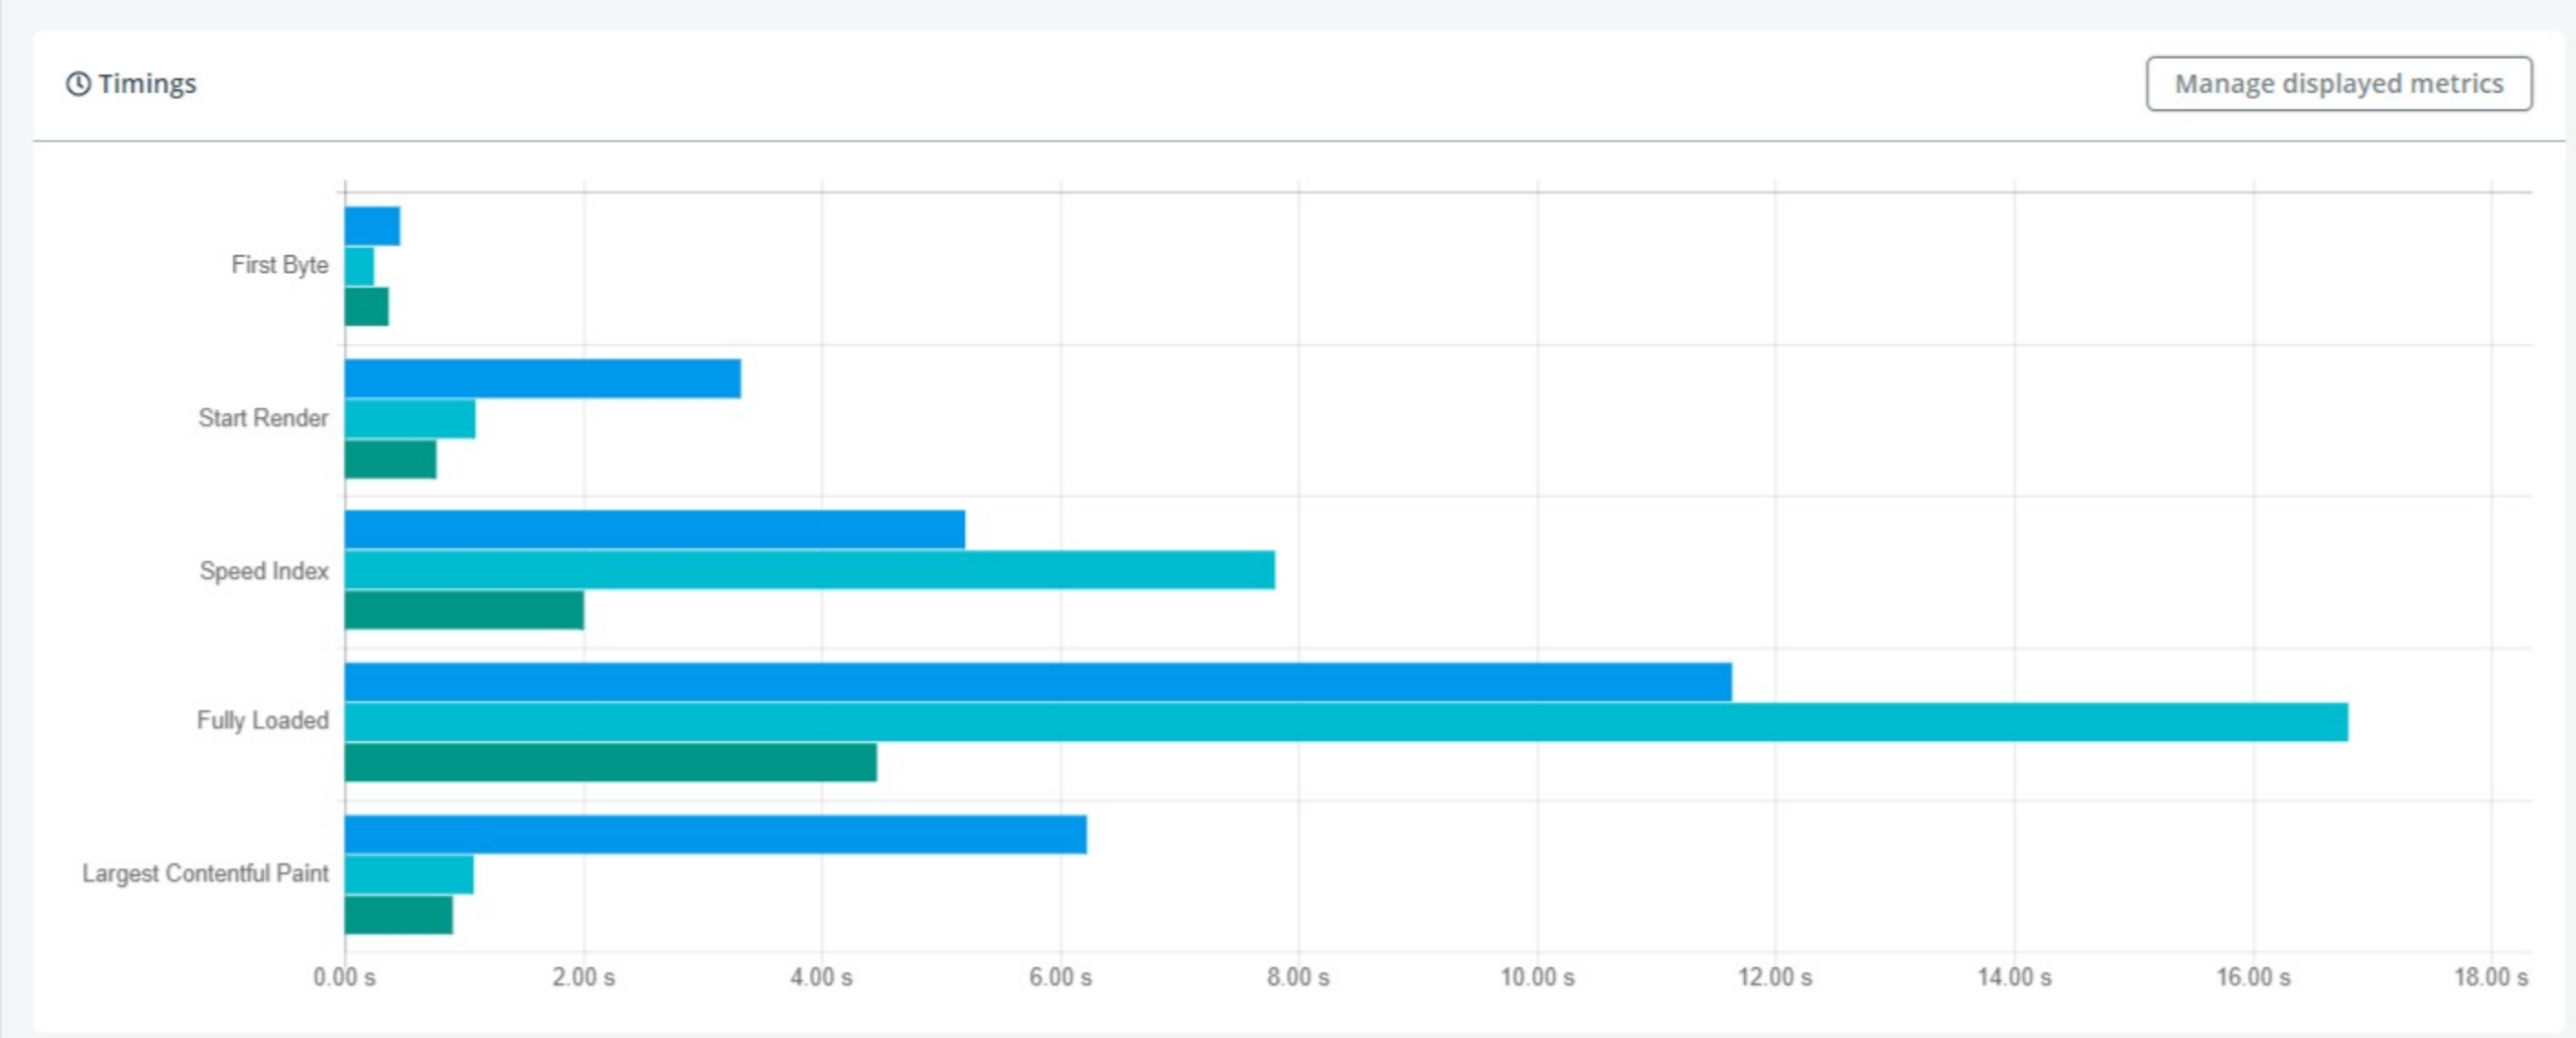

Quality and web performance comparison

https://www.muji.com/jp/ja/store 69%	https://www.uniqlo.com/jp/ja/ 62%	https://www.amazon.co.jp/ 76%
GalaxyS9 , Japan Report	GalaxyS9 , Japan Report	GalaxyS9 , Japan Report

Legend: ■ https://www.muji.com/jp/ja/store ■ https://www.uniqlo.com/jp/ja/ ■ https://www.amazon.co.jp/

Network traffic and requests

Name	Total weight	Total of requests	HTTP/2 support
https://www.muji.com/jp/ja/store	4.13 MB	285	80%
https://www.uniqlo.com/jp/ja/	10.58 MB	244	84%
https://www.amazon.co.jp/	1.52 MB	125	92%