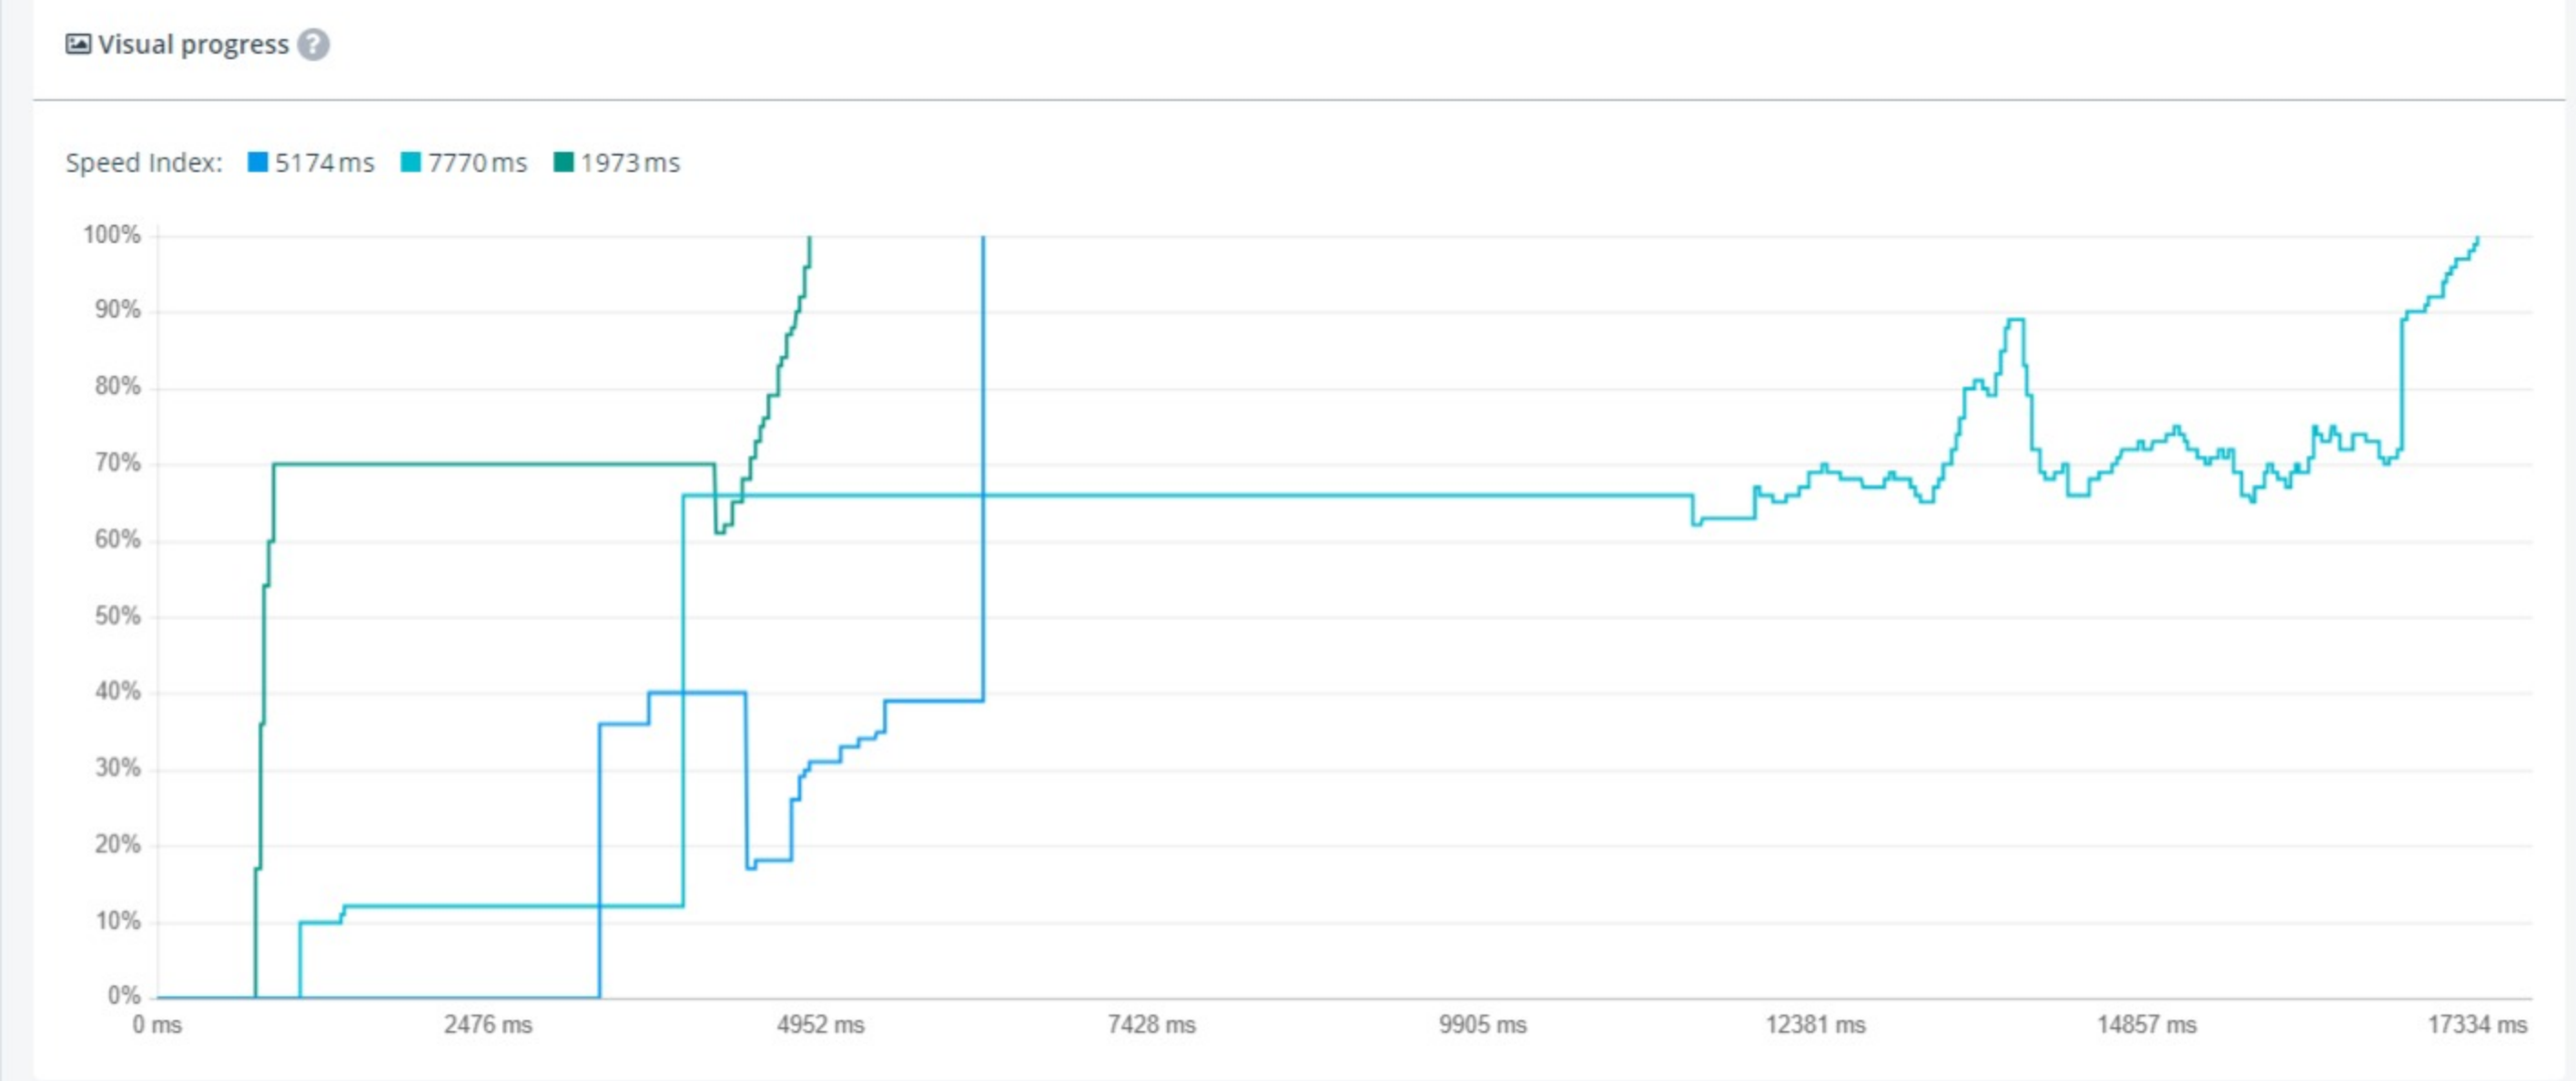

### Network traffic and requests

Name	Total weight	Total of requests	HTTP/2 support
https://www.muji.com/jp/ja/store	4.13 MB	285	80%
https://www.uniqlo.com/jp/ja/	10.58 MB	244	84%
https://www.amazon.co.jp/	1.52 MB	125	92%

### Video comparison

playback rate: x0.25 x0.5 x0.75 x1 x2