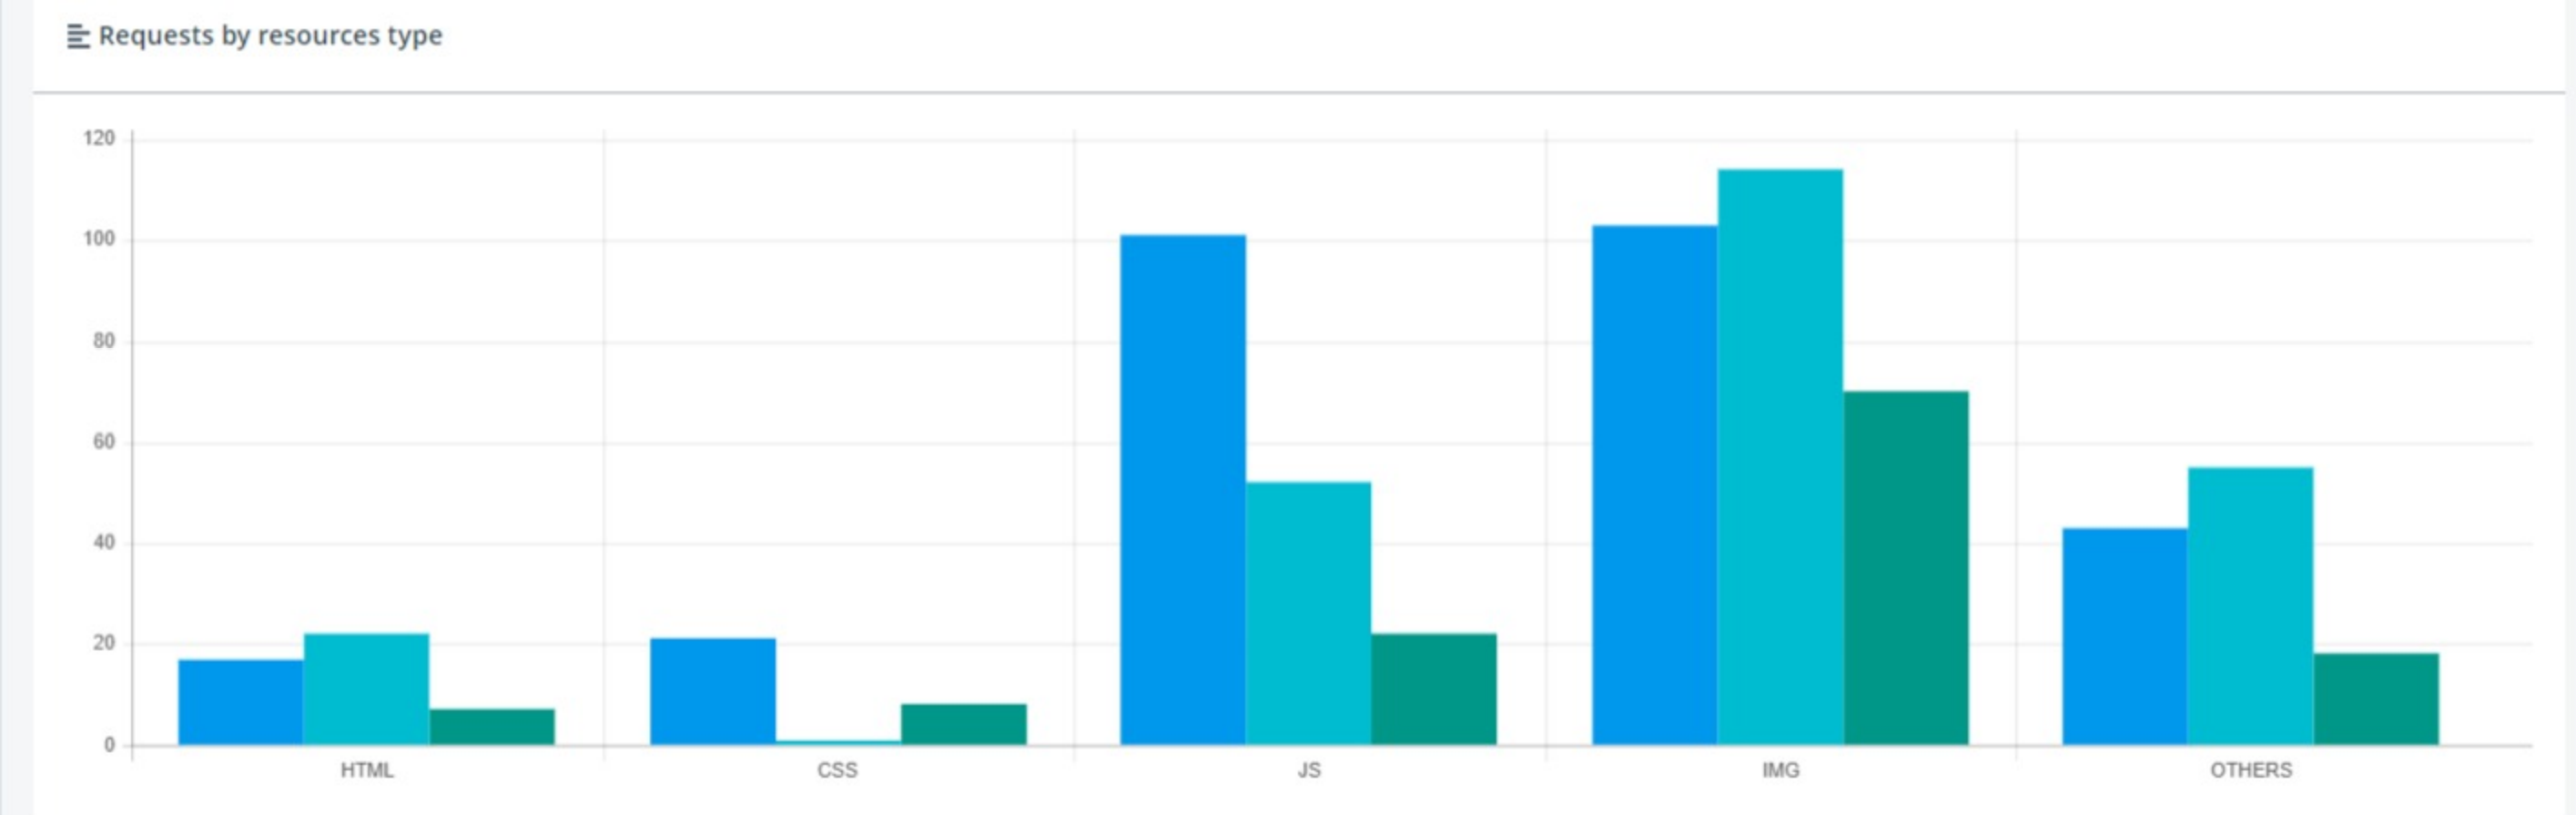

### Network traffic and requests

Name	Total weight	Total of requests	HTTP/2 support
https://www.muji.com/jp/ja/store	4.13 MB	285	80%
https://www.uniqlo.com/jp/ja/	10.58 MB	244	84%
https://www.amazon.co.jp/	1.52 MB	125	92%