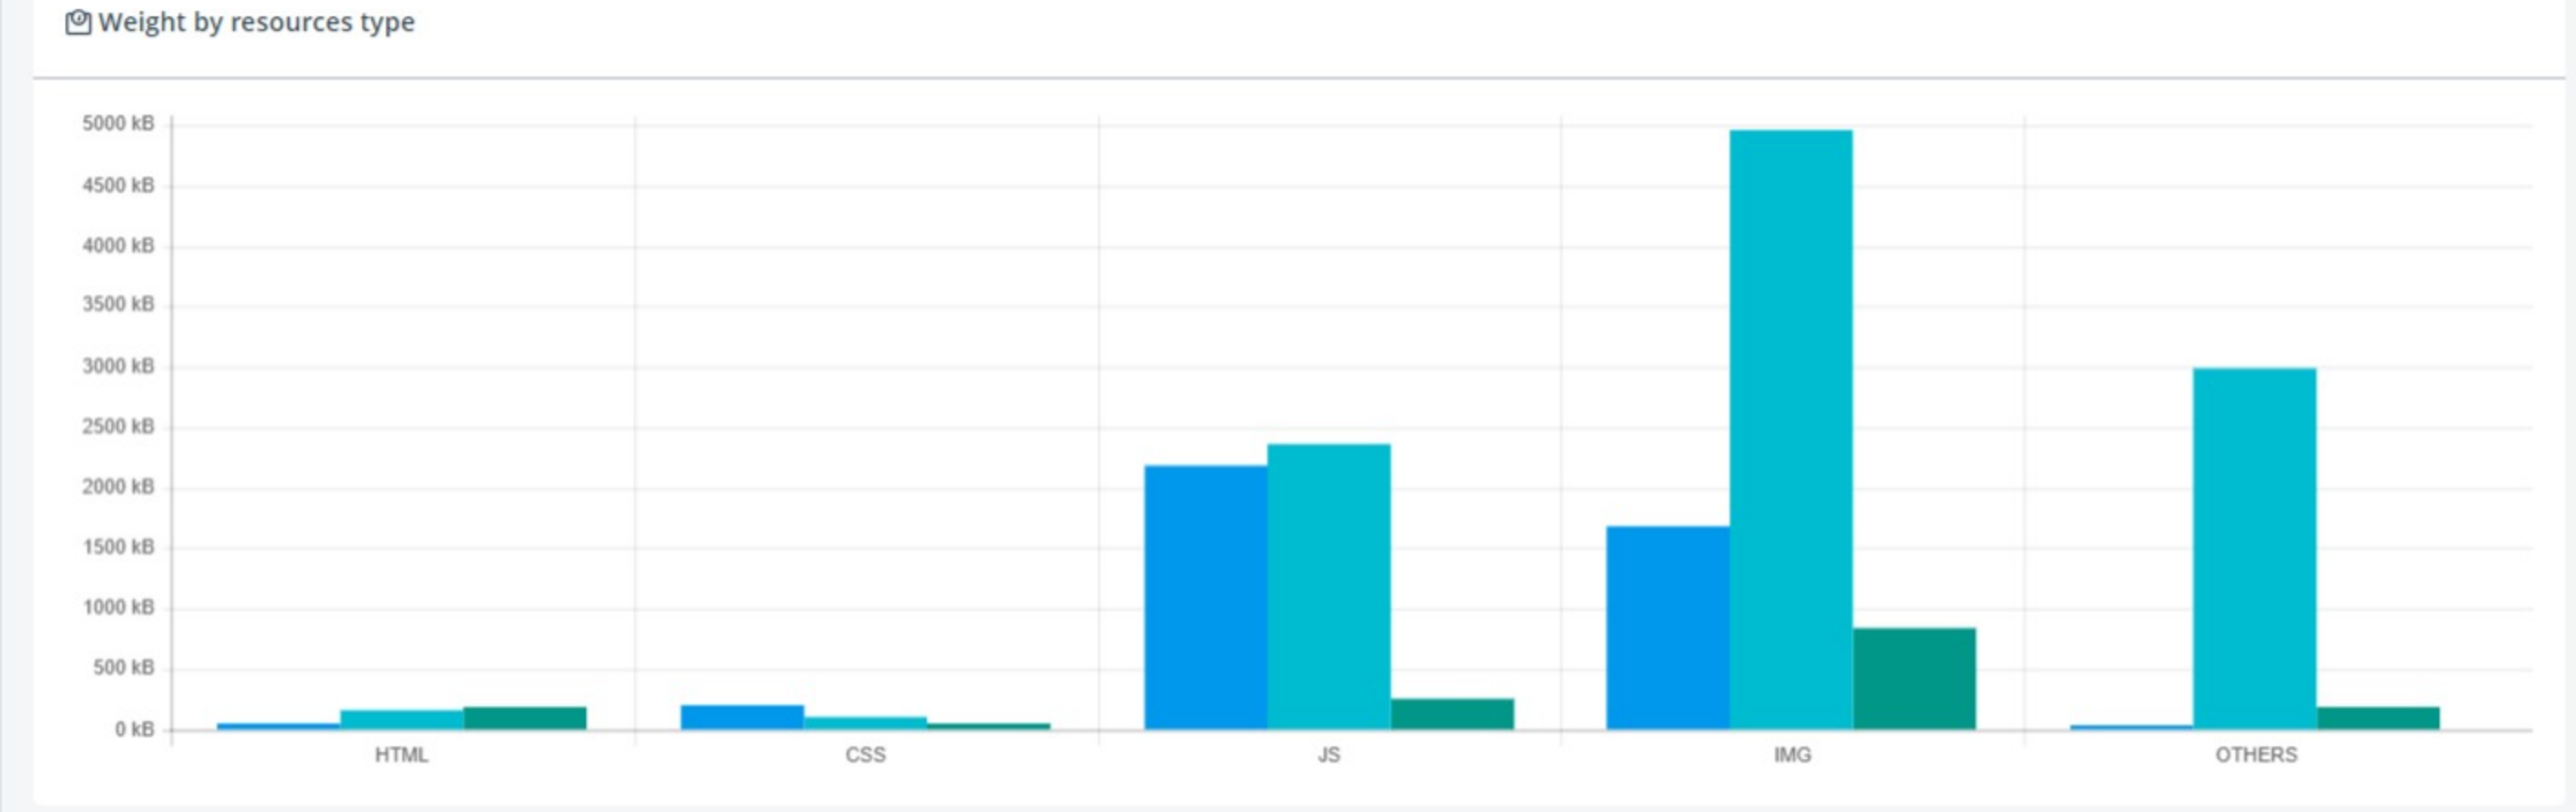

### Network traffic and requests

Name	Total weight	Total of requests	HTTP/2 support
https://www.muji.com/jp/ja/store	4.13 MB	285	80%
https://www.uniqlo.com/jp/ja/	10.58 MB	244	84%
https://www.amazon.co.jp/	1.52 MB	125	92%